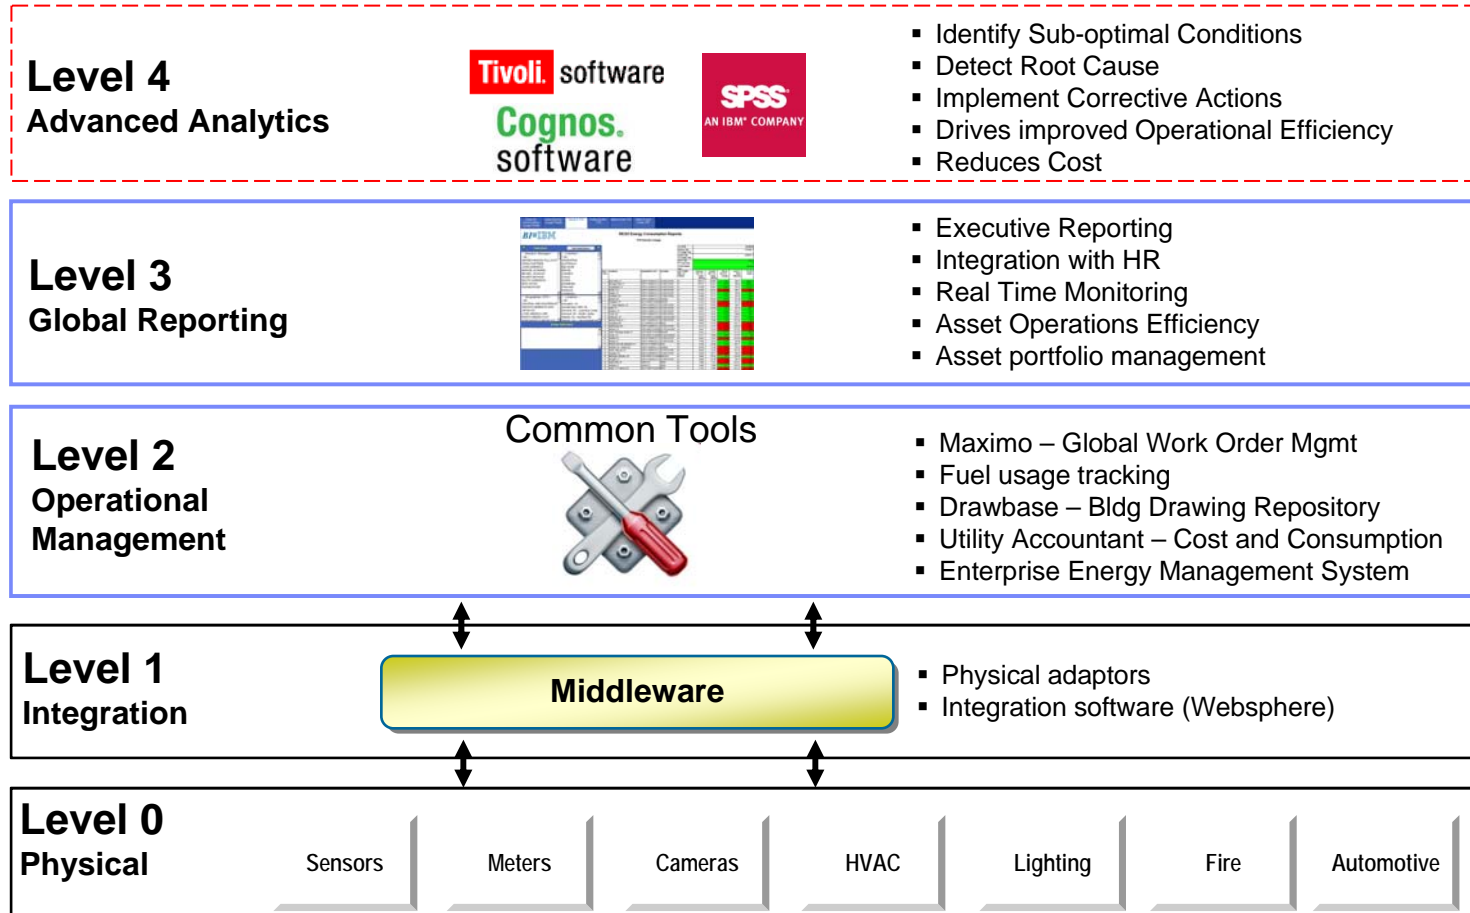

16:14:05 24/6/10 52.040007 0.544887 ECM HK RWS Advisory (0) Caution (0) Warning (3)

PTZ LocalSA RoverCam VeeCam

Up Down Left Right More

BMS DEF EFF LSA SYS Sniper: 70 degrees range 500 elevation 0

	BMS	DEF	EFF	LSA	SYS				FIT
Services	Source	Name of Service	Commander	Driver	Crew	Patrol	DSHQ	TGHQ	Select
	Panther_P02	axis	OFF	OFF	OFF	OFF	OFF	OFF	
	Panther_P02	GPS	ON	ON	OFF	ON	OFF	OFF	Up
Role	Panther_P02	J1939	ON	ON	OFF	OFF	OFF	OFF	
	Panther_P02	alerts	ON	OFF	OFF	OFF	OFF	OFF	Down
	Panther_P02	battery	OFF	OFF	ON	OFF	OFF	OFF	
Exit	Panther_P02	PTZ	ON	OFF	OFF	ON	OFF	OFF	Left
	Panther_P02	PTZ2	ON	OFF	OFF	OFF	OFF	OFF	Right
	Panther_P02	sniper	ON	OFF	ON	ON	OFF	OFF	Sources
	Panther_P02	RoverCam	ON	OFF	OFF	OFF	OFF	OFF	
	Panther_P02	VeeCam	OFF	OFF	OFF	OFF	OFF	OFF	
	Panther_P02	PhoneCam	OFF	OFF	OFF	OFF	OFF	OFF	
	Panther_P02	LocalSA	ON	OFF	ON	OFF	OFF	OFF	
	Panther_P02	task	ON	OFF	OFF	OFF	OFF	OFF	
	Panther_P02	status	OFF	OFF	OFF	OFF	OFF	OFF	
	Panther_P02	Equinox	ON	OFF	OFF	OFF	OFF	OFF	
	Panther_P02	ECM	ON	OFF	OFF	OFF	OFF	OFF	
	Panther_P02	briefline	ON	OFF	OFF	OFF	OFF	OFF	

15:29:59 27/7/10 52.042222 0.541538 ECM HK RWS Advisory (0) Caution (0) Warning (4)

BMS DEF EFF LSA SYS FIT

GPS J1939

Local Regional GPS MID

15:33:41 27/7/10 52.04157 0.542302 ECM HK RWS Advisory (0) Caution (0) Warning (2)

16:19:09 24/6/10 52.042222 0.541538 ECM HK RWS Advisory (0) Caution (0) Warning (17)

PTZ LocalSA LocalSA2 RoverCam VeeCam

Quad 1 2 3 4

BMS DEF EFF LSA SYS FIT

Managing the information

Smarter

Intelligent

Inter-connected

Instrumented

Making military assets smarter