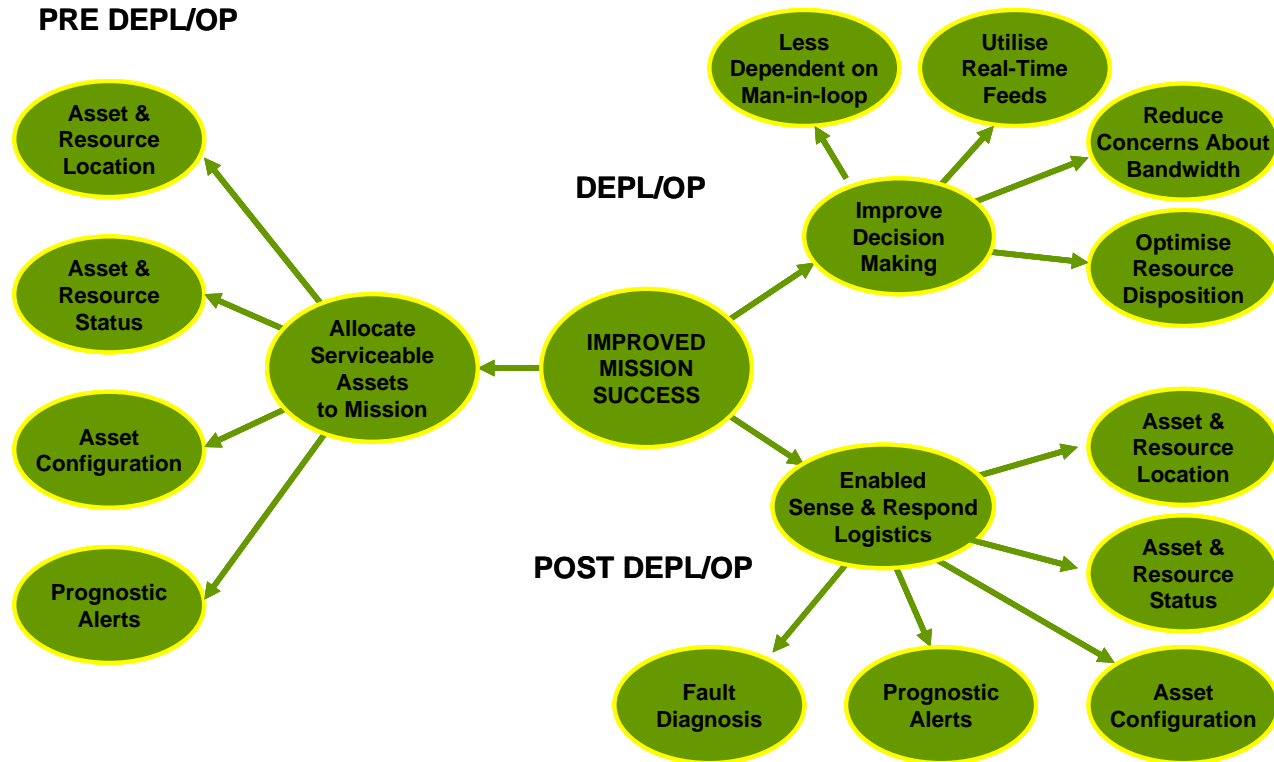

Asset Management: Smarter. Managed. Predicted.

Smarter Asset Management

INSTRUMENTED

We now have the ability to measure, sense and see the exact condition of practically everything in near real-time.

INTERCONNECTED

SMARTER

We can gather, synthesize and apply this information to achieve financial, environmental and operational benefits.

The Eightfold Path for a Smarter Planet

- **Sensors** – Intelligent assets
- **Synergy** – integration of PLM with ALM
- **Strategic decision-making** - Analytics
- **Sustainability** – green AM
- **Standardisation** - Process & consolidation
- **Supply chain collaboration**
- **Service management** - performance contracting
- **SOA** – Integration

How does a building become smart?

Integrating legacy and future systems

GPSA schematic

GPSA on a vehicle

Operational Benefits

Logistic Benefits

Predicting asset management

Adapted from [Competing on Analytics](#), 2007

16:14:05 24/6/10 52.040007 0.544887 ECM HK RWS Advisory (0) Caution (0) Warning (3)

PTZ LocalSA RoverCam VeeCam

Up Down Left Right More

BMS DEF EFF LSA SYS Sniper: 70 degrees range 500 elevation 0

	BMS	DEF	EFF	LSA	SYS				FIT
Services	Source	Name of Service	Commander	Driver	Crew	Patrol	DSHQ	TGHQ	Select
	Panther_P02	axis	OFF	OFF	OFF	OFF	OFF	OFF	
	Panther_P02	GPS	ON	ON	OFF	ON	OFF	OFF	Up
Role	Panther_P02	J1939	ON	ON	OFF	OFF	OFF	OFF	
	Panther_P02	alerts	ON	OFF	OFF	OFF	OFF	OFF	Down
	Panther_P02	battery	OFF	OFF	ON	OFF	OFF	OFF	
Exit	Panther_P02	PTZ	ON	OFF	OFF	ON	OFF	OFF	Left
	Panther_P02	PTZ2	ON	OFF	OFF	OFF	OFF	OFF	Right
	Panther_P02	sniper	ON	OFF	ON	ON	OFF	OFF	Sources
	Panther_P02	RoverCam	ON	OFF	OFF	OFF	OFF	OFF	
	Panther_P02	VeeCam	OFF	OFF	OFF	OFF	OFF	OFF	
	Panther_P02	PhoneCam	OFF	OFF	OFF	OFF	OFF	OFF	
	Panther_P02	LocalSA	ON	OFF	ON	OFF	OFF	OFF	
	Panther_P02	task	ON	OFF	OFF	OFF	OFF	OFF	
	Panther_P02	status	OFF	OFF	OFF	OFF	OFF	OFF	
	Panther_P02	Equinox	ON	OFF	OFF	OFF	OFF	OFF	
	Panther_P02	ECM	ON	OFF	OFF	OFF	OFF	OFF	
	Panther_P02	briefline	ON	OFF	OFF	OFF	OFF	OFF	