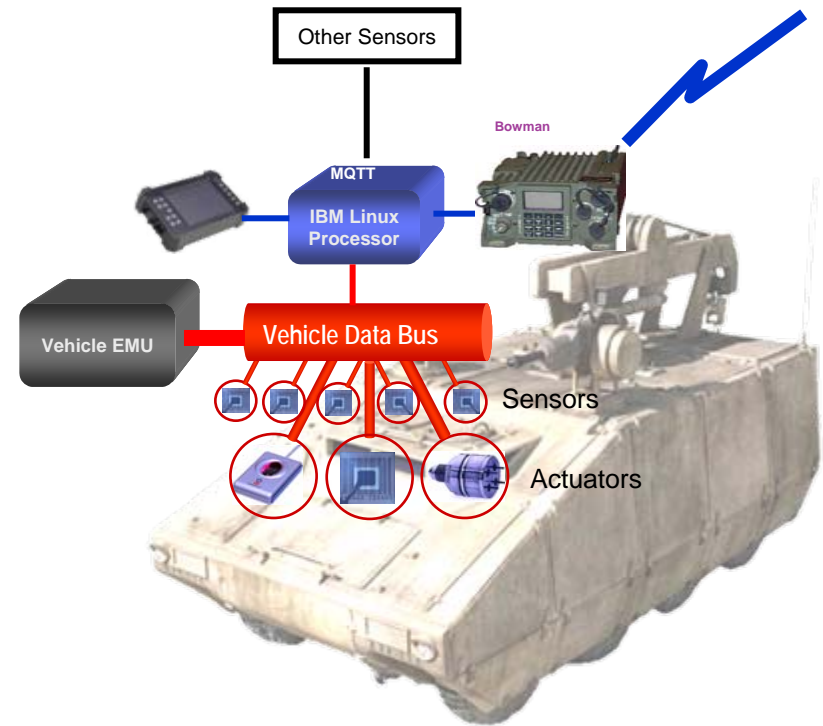

Integrating legacy and future systems

GPSA schematic

GPSA on a vehicle